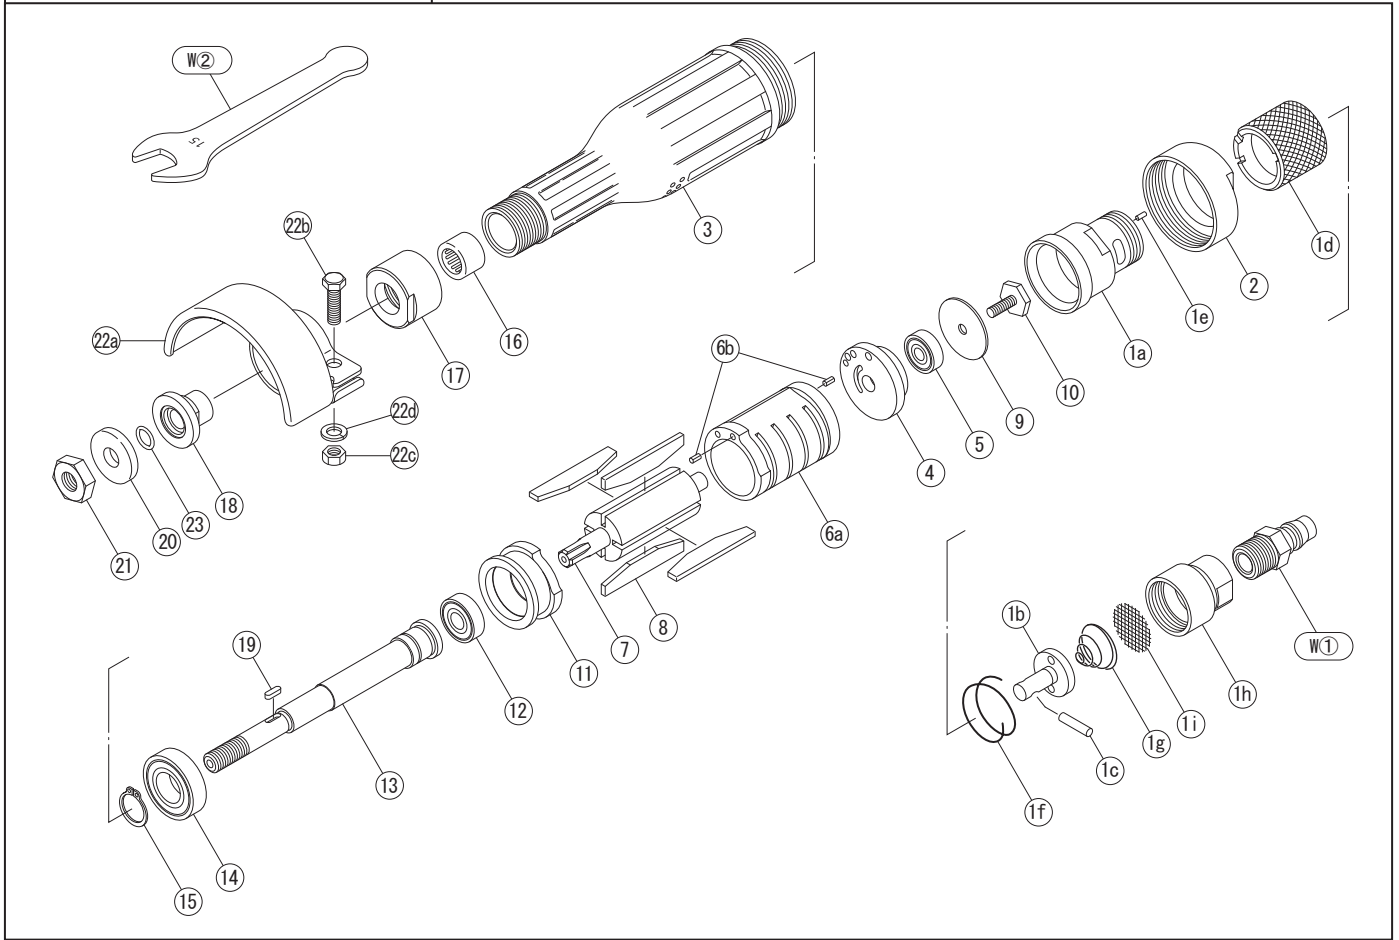

**PARTS LIST**

No.	Code	Name Of Part	Q'ty		No.	Code	Name Of Part	Q'ty	
1	C7201	Throttle Body Assy	1		15	9710	Snap Ring STW15	1	
1a	7201	Throttle Body	1		16	9320	Needle Bearing HK1212	1	
1b	7002	Throttle Valve	1		17	7119	Bearing Cap	1	
1c	9516	Throttle Valve Pin 4*17.8	1		18	7120	Inner Flange	1	
1d	7004	Throttle Handle	1		19	6021	Key 3*2.5*9	1	
1e	9550	Throttle Handle Pin 2*6	1		20	7121	Outer Flange	1	
1f	9209	Throttle Handle Spring	1		21	9642	Hex.Nut 3/8	1	
1g	9231	Throttle Spring	1		22	C7211	Wheel Cover	1	
1h	7008	Hose Joint	1		22a	7211	Wheel Cover CP	1	
1i	9780	Strainer 22*0.8	1		22b	9602	Hex.Bolt M6*20	1	
2	6102	Throttle Body Nut	1		22c	9640	Hex.Nut M6	1	
3	7203	Housing	1		22d	9682	Spring Washer M6	1	
4	7205	Upper Plate	1		23	9402	O-Ring P8	1	
5	9300	Ball Bearing 608	1		W①	9106	Coupling PM23	1	
6	C7206	Cylinder Assy	1		W②	9813	Spanner 15mm	1	
6a	7206	Cylinder	1						
6b	9551	Spring Pin 3*8	2						
7	7207	Rotor	1						
8	7208	Vane	4						
9	7110	Bearing Plate	1						
10	7111	Hex.Bolt M5*9.5	1						
11	6107	Lower Plate	1						
12	9303	Ball Bearing 629	1						
13	7114	Spindle	1						
14	9305	Ball Bearing 6002	1						