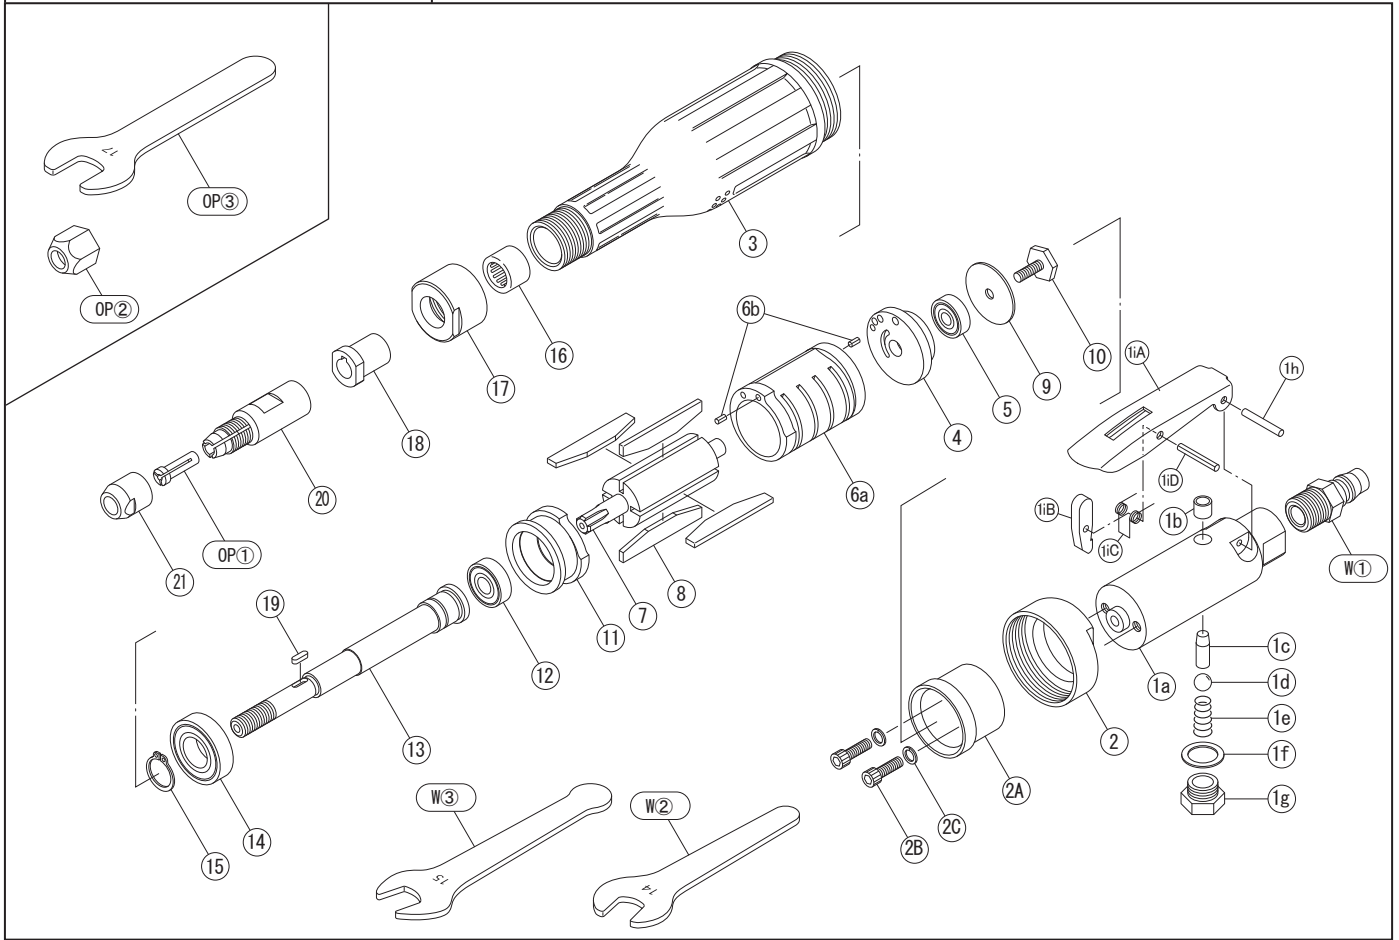

PARTS LIST

No.	Code	Name Of Part	Q'ty		No.	Code	Name Of Part	Q'ty	
1	C7150	Throttle Body Assy	1		8	6016	Vane	4	
1a	7150	Throttle Body	1		9	7110	Bearing Plate	1	
1b	7151	Throttle Bush	1		10	7111	Hex.Bolt M5*9.5	1	
1c	7153	Throttle Pin 6*21	1		11	7112	Lower Plate	1	
1d	9471	Throttle Valve 3/8	1		12	9303	Ball Bearing 629	1	
1e	9230	Throttle Spring	1		13	7114	Spindle	1	
1f	9736	Gasket 14*20*1	1		14	9305	Ball Bearing 6002	1	
1g	4106	Throttle Cap	1		15	9710	Snap Ring STW15	1	
1h	9552	Spring Pin 3*22	1		16	9320	Needle Bearing HK1212	1	
1i	C7064	Safety Lever Assy	1		17	7119	Bearing Cap	1	
1iA	7064	Safety Lever	1		18	7122	Inner Flange(CH)	1	
1iB	7065	Safety Lever Stopper	1		19	6021	Key 3*2.5*9	1	
1iC	9282	Safety Lever Spring	1		20	7127	Collet Chuck	1	
1iD	9559	Spring Pin 3*20	1		21	7026	Collet Nut	1	
2	7102	Throttle Body Nut	1		W①	9106	Coupling PM23	1	
2A	7158	Housing Cap	1		W②	9812	Spanner 14mm	1	
2B	9621	Bolt M5*15	2		W③	9813	Spanner 15mm	1	
2C	9681	Spring Washer M5	2		OP①	7027	Collet Bush 3mm	1	
3	7103	Housing	1		OP②	7030	Collet Nut(Hex.)	1	
4	7105	Upper Plate	1		OP③	9814	Spanner 17mm	1	
5	9300	Ball Bearing 608	1		OP	7031	Collet Chuck 6.35mm	1	
6	C6014	Cylinder Assy	1				<NG65L-CS>		
6a	6014	Cylinder	1		*3	7104	Housing	1	
6b	9551	Spring Pin 3*8	2		*13	7115	Spindle	1	
7	7109	Rotor	1		*16	9320	Needle Bearing HK1212	2	