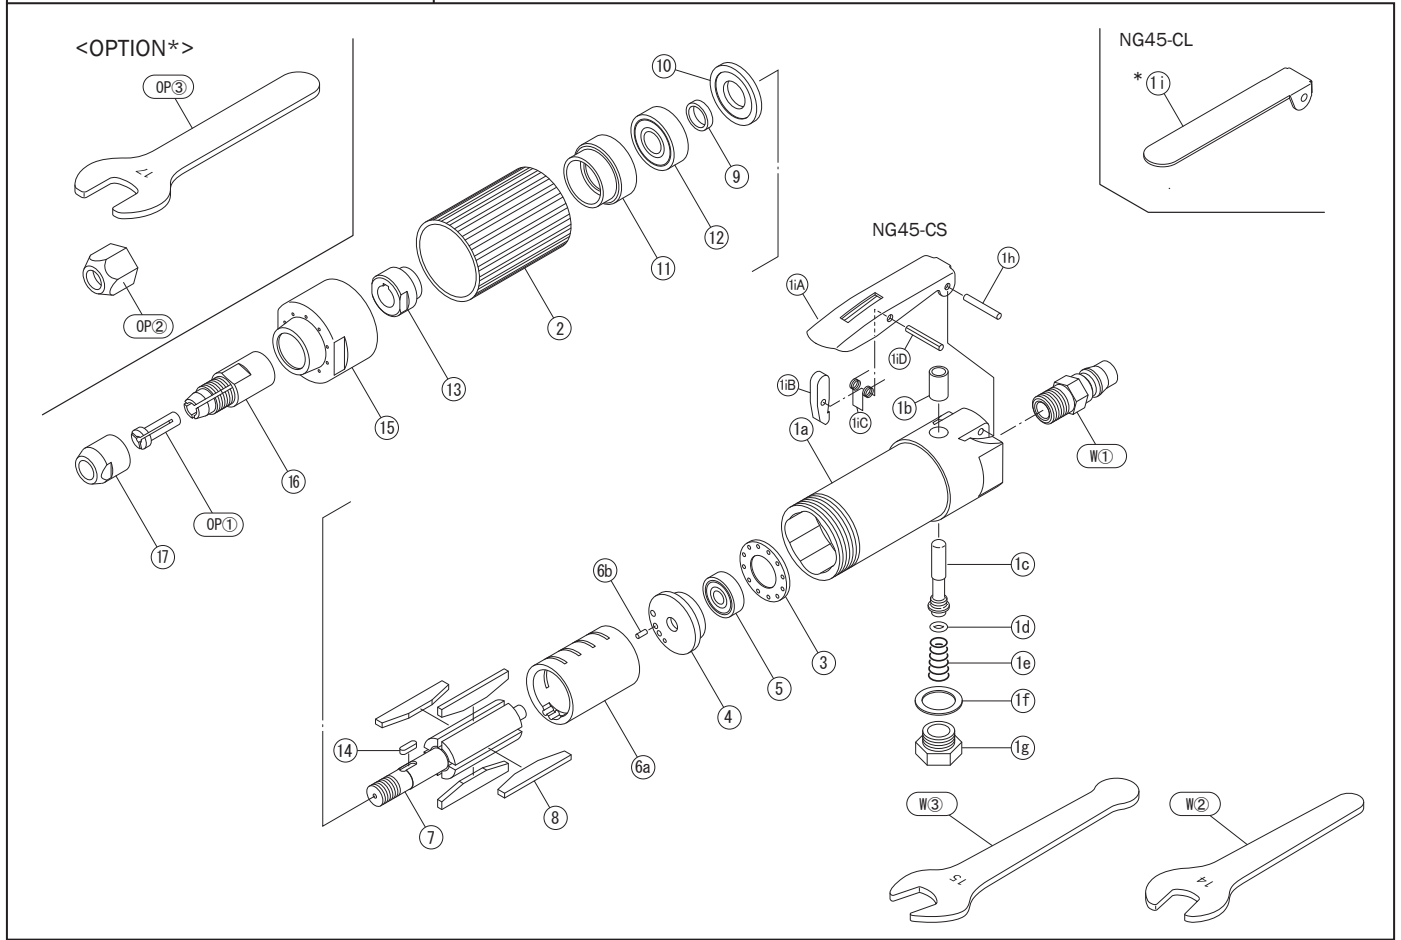

**PARTS LIST**

No.	Code	Name Of Part	Q'ty	No.	Code	Name Of Part	Q'ty
1	C7050	Motor Case Assy	1	11	7021	Bearing Case	1
1a	7050	Motor Case	1	12	9304	Ball Bearing 6000	1
1b	4102	Throttle Bush	1	13	7023	Inner Flange	1
1c	4103	Throttle Rod	1	14	6021	Key 3*2.5*9	1
1d	9400	O-Ring P-4	1	15	7054	Cap	1
1e	9230	Throttle Spring	1	16	7025	Collet Chuck 6mm	1
1f	9736	Gasket 14*20*1	1	17	7026	Collet Nut	1
1g	4106	Throttle Cap	1	W①	9105	Coupling PM22	1
1h	9552	Throttle Lever Pin 3*22	1	W②	9812	Spanner 14mm	1
*1i	C7063	Safety Lever Assy	1	W③	9813	Spanner 15mm	1
1iA	7063	Safety Lever	1				
1iB	7065	Safety Lever Stopper	1	OP①	7027	Collet Bush 3mm	1
1iC	9282	Safety Lever Spring	1	OP②	7030	Collet Chuck(Hex.)	1
1iD	9559	Spring Pin 3*20	1	OP③	9814	Spanner 17mm	1
2	7051	Motor Case Cover	1	OP	7032	Collet Chuck(1/4) 6.35mm	1
3	7052	Spacer	1			<NG45-CL>	
4	7012	Upper Plate	1	*1i	4107	Throttle Lever	1
5	9302	Ball Bearing 626	1				
6	C7015	Cylinder Assy	1				
6a	7015	Cylinder	1				
6b	9550	Spring Pin 2*6	1				
7	7017	Rotor	1				
8	7018	Vane	4				
9	7019	Rotor Bush	1				
10	7020	Lower Plate	1				