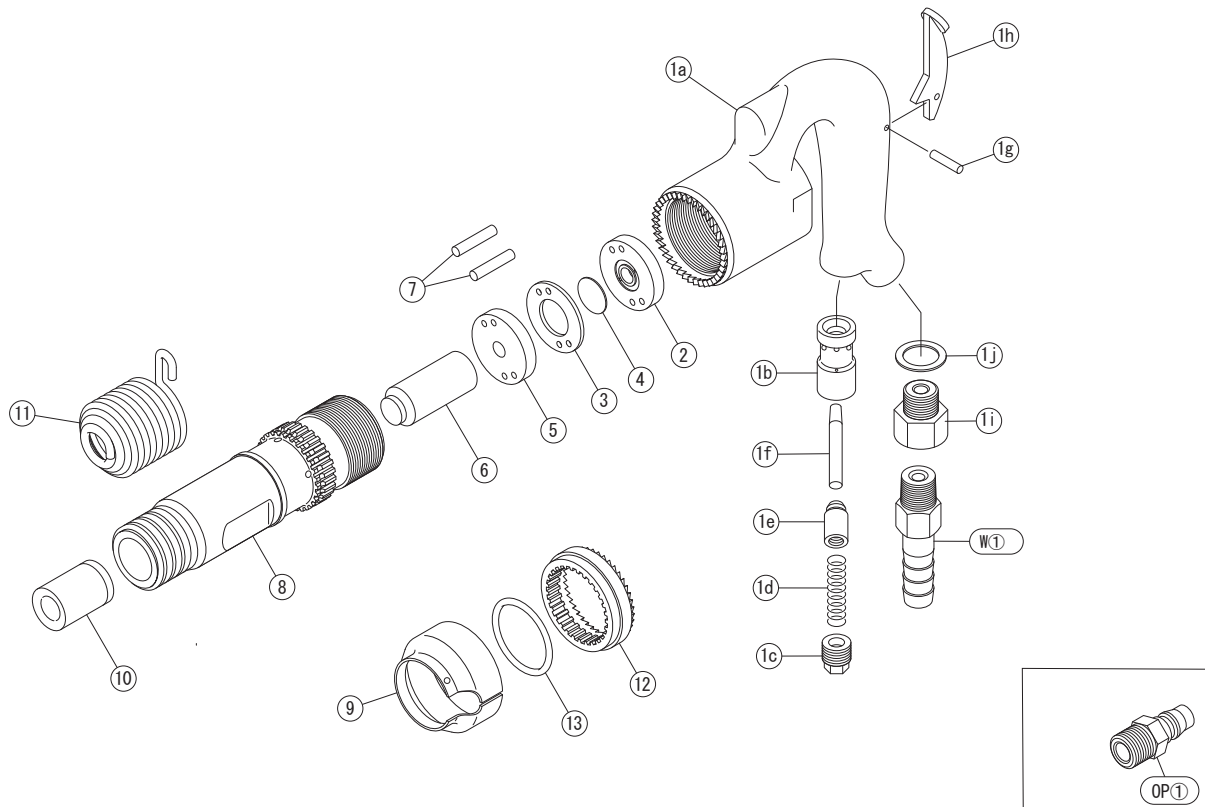

PARTS LIST

No.	Code	Name Of Part	Q'ty	No.	Code	Name Of Part	Q'ty
1	C2004	Handle Assy	1	OP①	9106	Coupling PM23	1
1a	2004	Handle	1				1
1b	2006	Throttle Valve Bush	1			<NC00AS>	
1c	2007	Throttle Cap	1	*6	2057	Piston	1
1d	9201	Throttle Spring 6*34	1	*8	2058	Cylinder	1
1e	2009	Throttle Valve	1				
1f	2010	Throttle Pin #41	1				
1g	9511	Throttle Lever Pin 3*13.8	1				
1h	2012	Throttle Lever	1				
1i	2002	Inlet Bush P/T 3/8	1				
1j	2003	Washer 17*24*1.2	1				
2	2013	Upper Valve Sheet	1				
3	2014	Valve Case	1				
4	2015	Valve	1				
5	2016	Lower Valve Sheet	1				
6	2017	Piston	1				
7	9512	Valve Pin 3*18.8	2				
8	2023	Cylinder	1				
9	2024	Exhaust Cover	1				
10	2026	Cylinder Bush(Round)	1				
"	2027	Cylinder Bush(Hex.)	1				
11	9270	Retainer Spring	1				
12	2029	Clutch	1				
13	9430	O-Ring G30	1				
W①	9035	Hose Nipple(B) 3/8-1/2	1				