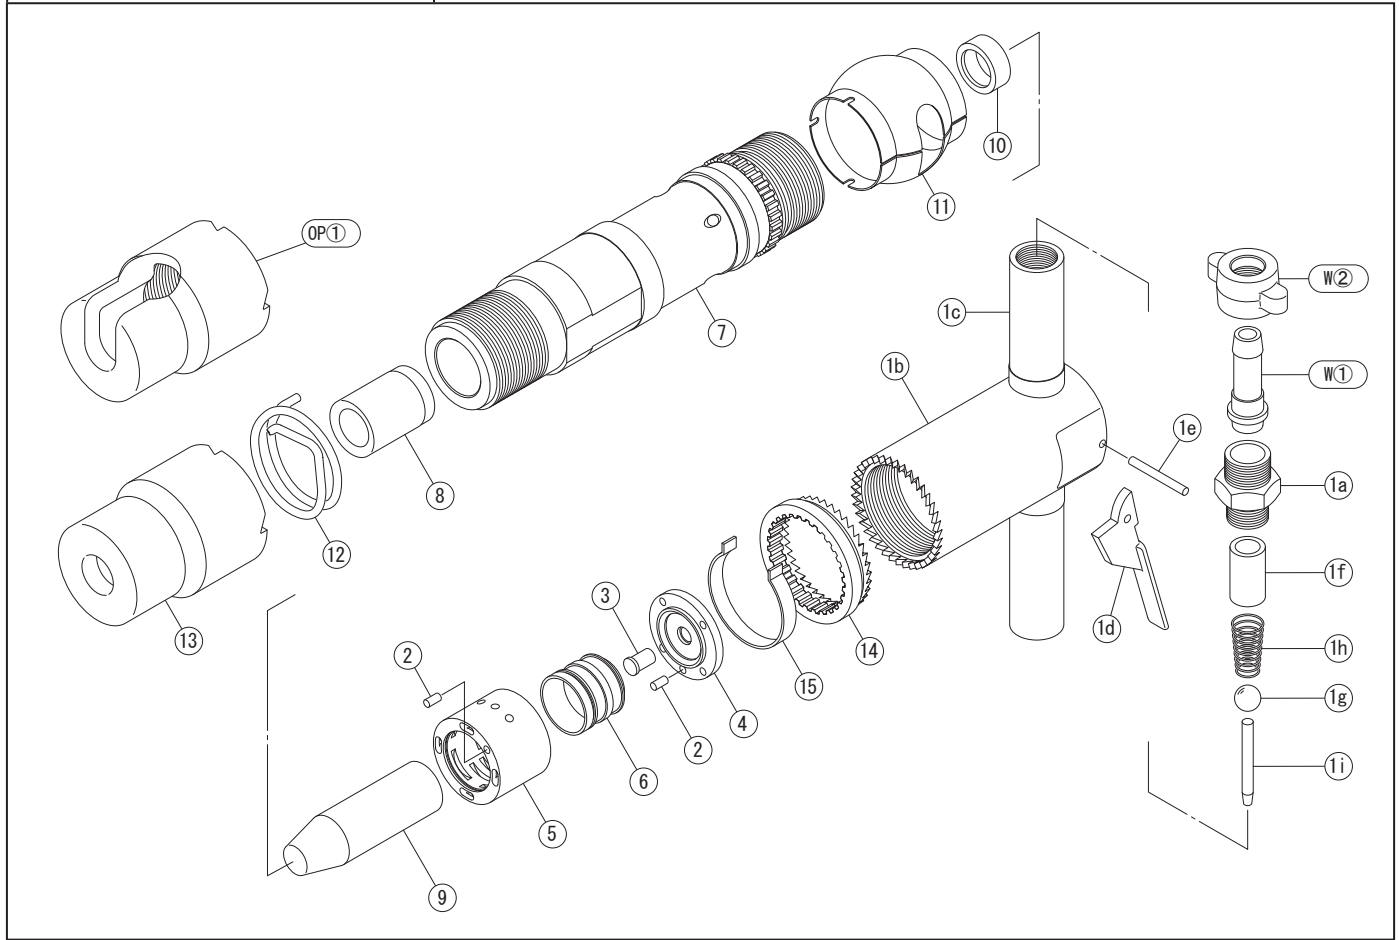

**PARTS LIST**

No.	Code	Name Of Part	Q'ty	No.	Code	Name Of Part	Q'ty
1	C3302	Handle Assy	1	W①	9001	Hose Nipple 3/4	1
1a	3002	Inlet Bush	1	W②	9660	Cap Nut	1
1b	3302	Handle Body	1				
1c	3204	Handle Grip	1				
1d	3201	Throttle Lever	1	OP①	3223	Cutter Retainer	1
1e	3004	Throttle Lever Pin 6*53	1				
1f	3205	Diaphragm	1			<CB35N>	
1g	9473	Throttle Valve 3/4	1	*7	3312	Cylinder	1
1h	9233	Throttle Spring	1	*9	3315	Piston	1
1i	3304	Throttle Pin #80	1				
2	9525	Knock Pin 6*12	2				
3	3250	Assistant Valve	1				
4	3351	Valve Sheet	1				
5	3306	Valve Box	1				
6	3307	Valve	1				
7	3309	Cylinder <CB30N>	1				
8	3313	Cylinder Bush	1				
9	3314	Piston <CB30N>	1				
10	3316	Piston Stopper	1				
11	3317	Exhaust Cover	1				
12	9275	Retainer Spring	1				
13	3319	Chisel Retainer	1				
14	3322	Clutch	1				
15	3323	Clutch Band	1				