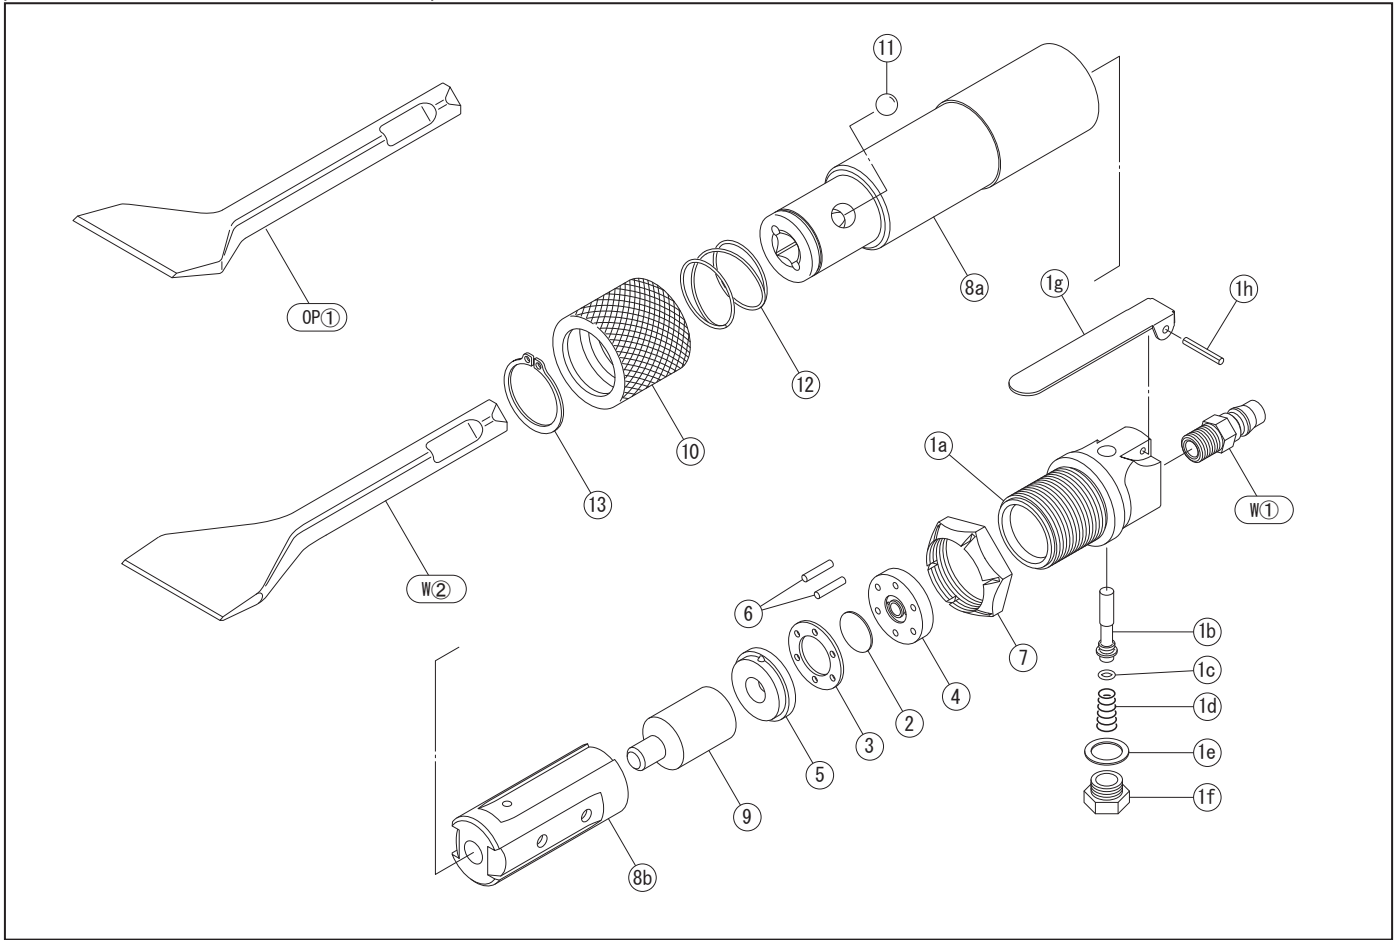

■ Ceren(Flux Chipper)

【Model】 F25

PARTS LIST

No.	Code	Name Of Part	Q'ty	No.	Code	Name Of Part	Q'ty
1	C4301	Throttle Body Assy	1	OP①	TK06000	Chisel(Bent Flat) W60mm	1
1a	4301	Throttle Body	1				
1b	4103	Throttle Rod	1				
1c	9400	O-Ring P-4	1				
1d	9230	Throttle Spring	1				
1e	9736	Gasket 14*20*1	1				
1f	4106	Throttle Cap	1				
1g	4108	Throttle Lever	1				
1h	9552	Spring Pin 3*22	1				
2	2015	Valve	1				
3	4505	Valve Case	1				
4	4506	Upper Valve Sheet	1				
5	4507	Lower Valve Sheet	1				
6	9510	Valve Pin 3*9.8	2				
7	4504	Lock Nut	1				
8	C4509	Cylinder Assy	1				
8a	4509	Cylinder	1				
8b	4510	Liner	1				
9	4511	Piston	1				
10	4517	Sleeve	1				
11	9452	Steel Ball 7/16	1				
12	9212	Sleeve Spring 37.3*28.5	1				
13	9712	Snap Ring STW32	1				
W①	9105	Coupling PM22	1				
W②	TK16000	Chisel(Straight Flat) W60mm	1				